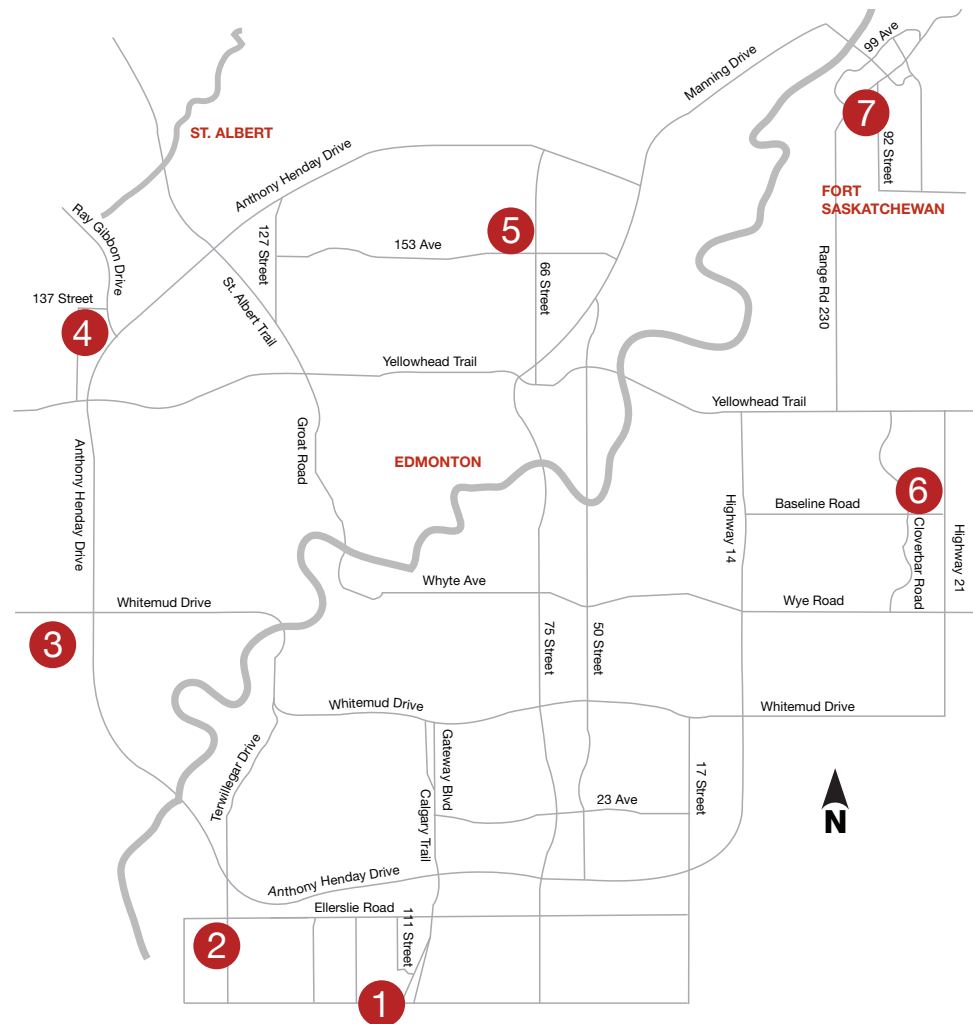

EDMONTON & AREA *showhomes*

1. Edmonton South

Allard

Townhomes
675 Allard Boulevard SW

Single Family Homes
3322 Abbott Crescent SW

Callaghan Landing

Townhome Condominiums
1778 Cunningham Way SW

Callaghan North

Bungalow Community
2632 Bowen Way SW

2. Edmonton Windermere

Glenriding Heights

Duplexes
2351 Glenriding Boulevard SW

Single Family Homes
1403 - 164 Street SW

3. Edmonton West

Hamptons

Duplexes
1753 Hammond Crescent

Edgemont

Duplexes
20204 - 43 Avenue
Single Family Homes
20204 - 42 Avenue

4. Edmonton North West

Starling at Big Lake

Duplexes
2405 Sparrow Crescent

Single Family Homes
2244 Blue Jay Landing

5. Edmonton North

Casselman Landing

Townhome Condominiums
5203 - 149 Avenue

Cy Becker

Duplexes
118 Cy Becker Boulevard

Single Family Homes
3710 - 167A Avenue

6. Sherwood Park

Aspen Trails

Duplexes
100 Axbridge Gate